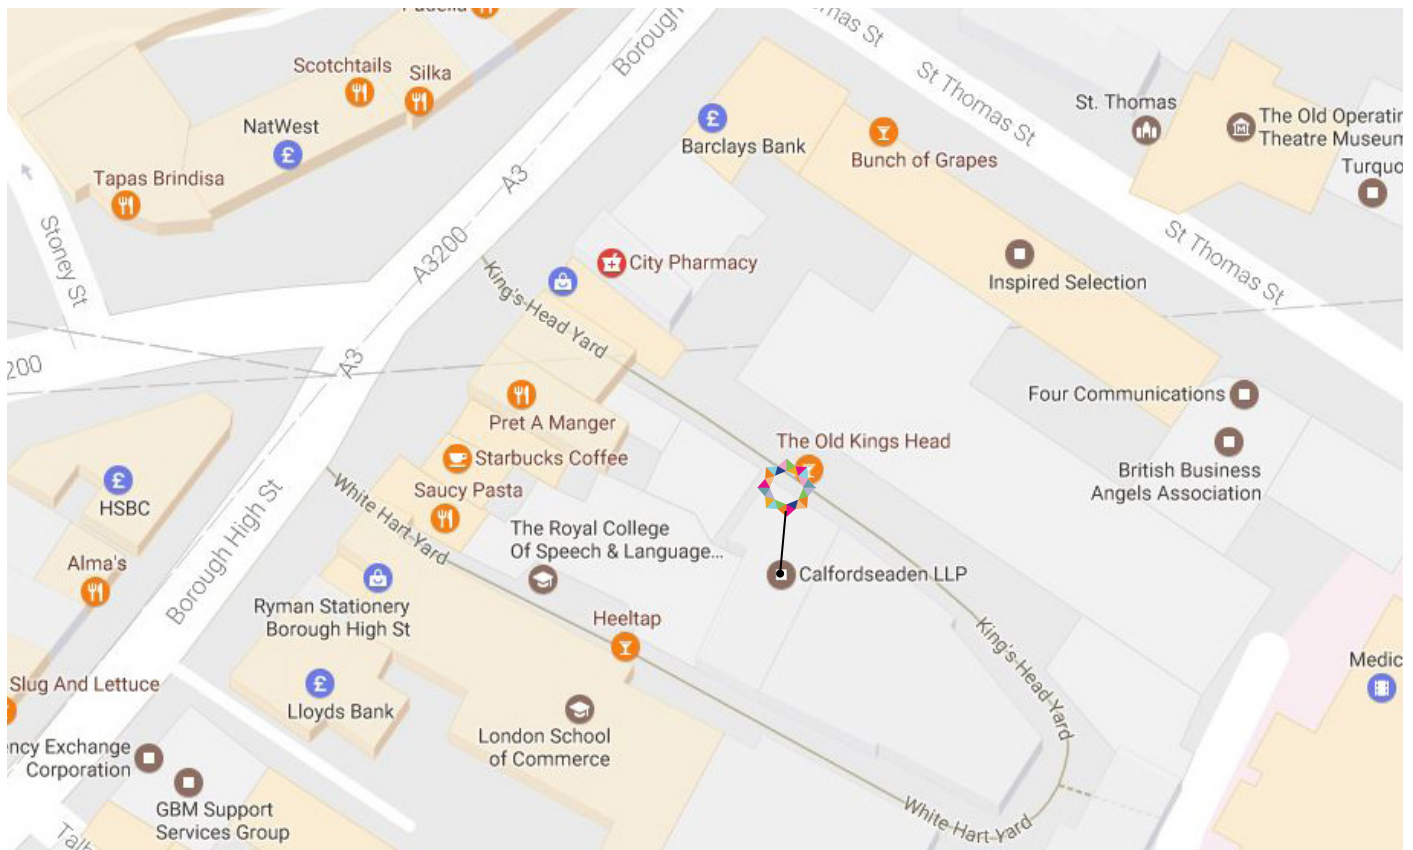

## London Office Directions.

### By Train

Exit London Bridge station and turn left into Borough High Street. King's Head Yard is located a short distance off Borough High Street on the left hand side.

### By Bus

21, 35, 40, 47, 133, 343, N21, N133, N199, N343 to Southwark Street The Borough

### Airports

Gatwick: 33 miles  
Heathrow: 19miles