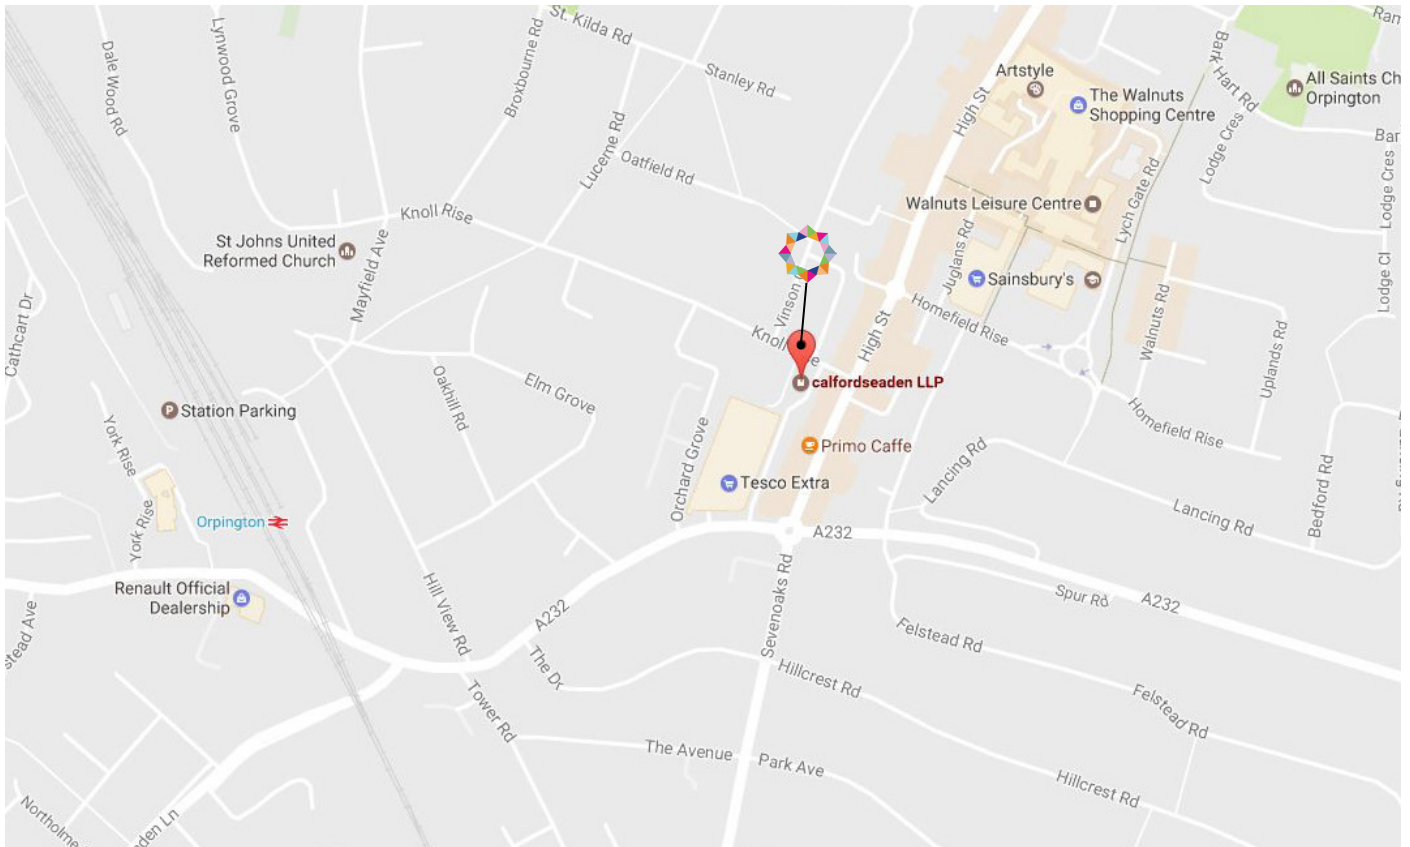

Orpington Office Directions.

By Car

Leave the M25 at Junction 4 and take the A224 for Orpington Town Centre. At the first set of traffic lights, turn left into Spur Road. At the next roundabout, take the third exit and after 100 yards turn left into Knoll Rise. Then take the next left into Augustus Lane for the Memorial Car Park. Further pay and display is available in Vinson Close and Orchard Grove.

By Train

Orpington Station: 1/4 mile. Frequent services from Charing Cross, London Bridge, Blackfriars and Victoria Stations.

By Bus

51, 61, 208, 353 and 358 to Orpington High Street (War Memorial End)

Airports

Gatwick: 30 miles
Heathrow: 56 miles
Stanstead: 45 miles

calfordseaden

St Johns House, 1A Knoll Rise
Orpington, Kent, BR6 0JX

t +44 (0) 1689 888 222

f +44 (0) 1689 888 299